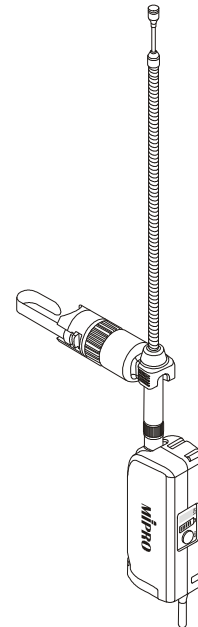

VT-24 Digital Wireless Cello Set

Introduction

The VT-24 digital wireless saxophone transmitter is a VM-24 integrated with a MT-24 digital transmitter for wireless transmission to the ACT-2400 Series receivers or a MRM-24 receiver module in a portable PA.

Accessories

MP-20	Battery Charger
MP-24	One-slot Charging Station
MP-80	3-in-1 Transmitter Charger Station
MPA-24	Charger Adaptor

Technical Specifications

Frequency Range	2.4 GHz - ISM
Bandwidth	83 MHz
Oscillation Mode	PLL Synthesized
Channel Set-up	ACT Sync
RF Output Power	2 mW / 10 mW switchable (country dependent)
Battery Type	ICR 18500 rechargeable lithium battery
Operating Time	A 25-minute fast charge provides up to 1 hour operation. Minimum 10 hours of operation per 4-hour full charge (depending on the battery quality).
Dimensions (W × H × D)	86 × 359 × 29 mm / 3.4 × 14.1 × 1.1 "
Weight	Approx. 98 g / 3.5 oz, excluding battery