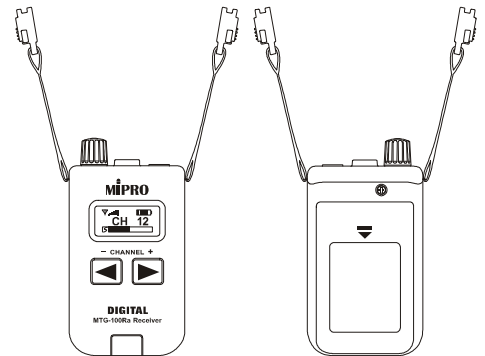

Disposable battery system comprises of MTG-100Ra receiver and MTG-100Ta, MTG-100Ha transmitters. 2 AA batteries are used for convenient personal usage.

This system is ideal for small to large, indoor or outdoor applications for guides, interpreters or presenters to communicate effectively to a group of people, rejecting irritating surrounding noise.

Key Features

- AA batteries for personal convenient use. Easy to carry and replace.
- PC controllable Channel-Lock to prevent accidental change.
- Ethernet interface allows system setting and management.
- Operates on user license-free ISM bands: EU 863 – 865 MHz and USA 926 – 928 MHz.
- Up to 100 m (330 ft) line-of-sight reception range.
- Interference-free from Bluetooth, Wi-Fi and 2.4 GHz wireless transmission.
- Digital technology enables secure audio transmission, preventing unauthorized listening.
- Digital technology ensures crystal-clear audio quality and listeners have the best tour experience.
- Industry's only true diversity technology for exceptional reception quality.
- Durable, ultra-lightweight and pocket-sized portable receiver and transmitter. Incredibly easy to set-up and use.
- Industry's only auto shut-off timer for saving power consumption to extend the operation time.
- Backlit LCD screen displays all relevant parameters.

Transmitters

MTG-100Ha	Digital Handheld Transmitter
MTG-100Ta	Digital Portable Transmitter

Accessories

E-5S	Single-sided Earphone
E-10S	Stereo Earphones
E-20S	Stereo Earphones

Technical Specifications

Frequency Range	CEPT/EU: 863 – 865 MHz | USA: 926 – 928 MHz
Modulation	Digital modulation
Preset Channels	16
Switching Bandwidth	2 MHz
Channel Grid	125 kHz
Sensitivity	Approx. -90 dBm
Operating Range	Approx. 100 meters | 330 feet (line-of-sight)
Frequency Response	50 Hz – 10 kHz
Power Supply	2 AA alkaline
Operating Time	> 12 hours
Automatic Shut-off Time	6 hours
Dimensions (W × H × D)	45 × 84 × 28 mm / 1.8 × 3.3 × 1.1"
Weight	Approx. 48 g / 1.7 oz (excluding AA batteries)

MIPRO Electronics Co., Ltd

Headquarters: 814 Pei-kang Road, Chiayi, 60096, Taiwan
Tel: +886.5.238.0809 | Fax: +886.5.238.0803
www.mipro.com.tw | mipro@mipro.com.tw